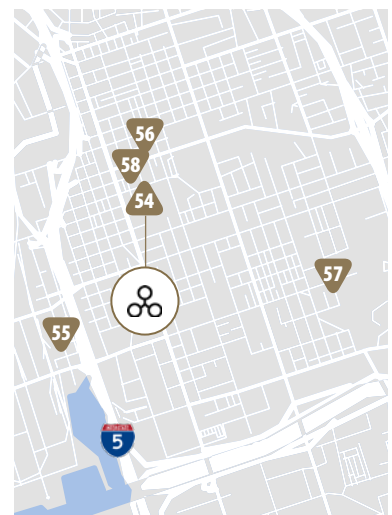

MARCH 8-9, 2025

CELEBRATING 10 YEARS OPEN HOUSE SAN DIEGO

DISCOVER MORE ABOUT SAN DIEGO'S ICONIC SPACES!

Scan the QR code to access photos and detailed descriptions of each site. Uncover their history and design, and learn how these remarkable spaces contribute to the city's past, present, and future.

KEY

- Hub
  Reservations Required
  Guided Tour
  Adults Only

PROMOTING OUTSTANDING ARCHITECTURE, LANDSCAPE, INTERIOR, AND URBAN DESIGN TO IMPROVE THE QUALITY OF LIFE FOR ALL SAN DIEGANS.

The San Diego Architectural Foundation (SDAF) has spent more than 45 years advancing architecture and design in San Diego. Our programs are designed to be educational and accessible to anyone with an interest in architecture, design and planning of our built environment. Learn more at www.sdarchitecture.org.

THANK YOU to our hundreds of volunteers, participating sites and their staff.

We couldn't do it without you!

- MISSION HILLS
  BANKERS HILL
  POINT LOMA
  LITTLE ITALY
  EAST VILLAGE
  BARRIO LOGAN

BANKERS HILL

- 1 STUDIO E ARCHITECTS
  2 THE COULTER HOUSE
  3 IRVING GILL HILL TOUR
  4 RDC COLLABORATIVE
  5 MCCULLOUGH LANDSCAPE ARCHITECTURE
  6 ST. PAUL'S EPISCOPAL CATHEDRAL
  7 DOMUSSTUDIO ARCHITECTURE
  8 7TH AVE WALKING TOUR
  9 MARSTON HOUSE MUSEUM & GARDENS
  10 FIRST PRESBYTERIAN CHURCH OF SAN DIEGO

BARRIO LOGAN

- 11 TECTURE
  12 OLD FASHIONED LUMBER
  13 BREAD & SALT
  14 BASILE IE + CM CURATORIAL
  15 SEW LOKA

POINT LOMA

- ARTS DISTRICT LIBERTY STATION
  16 ADAPTIVE REUSE
  17 LPA
  18 SUNSET CLIFFS NATURAL PARK, HILLSIDE REVEGETATION
  19 LA PLAYA WALKING TOUR

- 20 POINT LOMA ASSEMBLY
  21 POINT LOMA ASSEMBLY HALL
  22 ALL SOULS' EPISCOPAL CHURCH
  23 POINT LOMA NAZARENE UNIVERSITY
  24 BALI HAI RESTAURANT
  25 THE PEARL HOTEL
  26 SCHMIDT DESIGN GROUP
  27 THE WHARF AT POINT LOMA + MILLER HULL SAN DIEGO RENOVATION

EAST VILLAGE