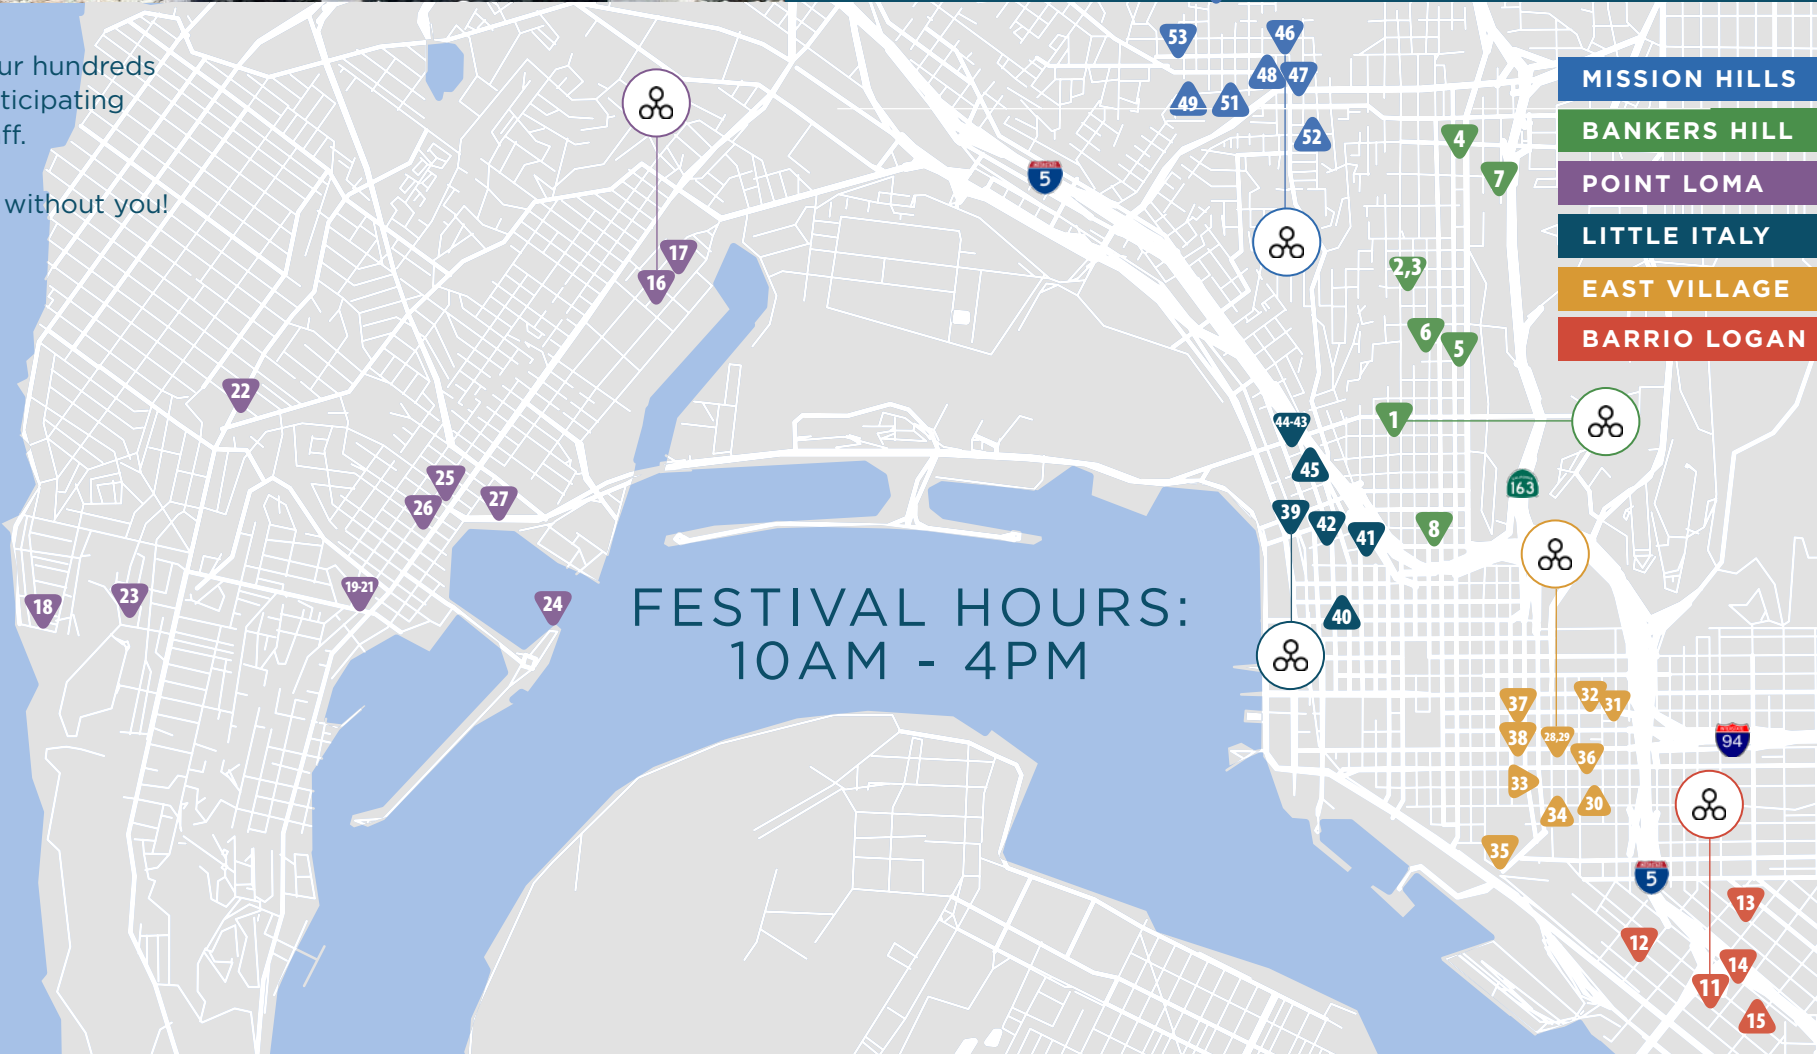

KEY

- Hub
  Reservations Required
  Guided Tour
  Adults Only

PROMOTING OUTSTANDING ARCHITECTURE, LANDSCAPE, INTERIOR, AND URBAN DESIGN TO IMPROVE THE QUALITY OF LIFE FOR ALL SAN DIEGANS.

The San Diego Architectural Foundation (SDAF) has spent more than 45 years advancing architecture and design in San Diego. Our programs are designed to be educational and accessible to anyone with an interest in architecture, design and planning of our built environment. Learn more at www.sdarchitecture.org.

THANK YOU to our hundreds of volunteers, participating sites and their staff.

We couldn't do it without you!

- MISSION HILLS
  BANKERS HILL
  POINT LOMA
  LITTLE ITALY
  EAST VILLAGE
  BARRIO LOGAN

BANKERS HILL

- 1 STUDIO E ARCHITECTS
  2 THE COULTER HOUSE
  3 IRVING GILL HILL TOUR
  4 RDC COLLABORATIVE
  5 MCCULLOUGH LANDSCAPE ARCHITECTURE
  6 ST. PAUL'S EPISCOPAL CATHEDRAL
  7 DOMUSSTUDIO ARCHITECTURE
  8 7TH AVE WALKING TOUR
  9 MARSTON HOUSE MUSEUM & GARDENS
  10 FIRST PRESBYTERIAN CHURCH OF SAN DIEGO

BARRIO LOGAN

- 11 TECTURE
  12 OLD FASHIONED LUMBER
  13 BREAD & SALT
  14 BASILE IE + CM CURATORIAL
  15 SEW LOKA

POINT LOMA

- ARTS DISTRICT LIBERTY STATION
  16 ADAPTIVE REUSE
  17 LPA
  18 SUNSET CLIFFS NATURAL PARK, HILLSIDE REVEGETATION
  19 LA PLAYA WALKING TOUR

- 20 POINT LOMA ASSEMBLY
  21 POINT LOMA ASSEMBLY HALL
  22 ALL SOULS' EPISCOPAL CHURCH
  23 POINT LOMA NAZARENE UNIVERSITY
  24 BALI HAI RESTAURANT
  25 THE PEARL HOTEL
  26 SCHMIDT DESIGN GROUP
  27 THE WHARF AT POINT LOMA + MILLER HULL SAN DIEGO RENOVATION

EAST VILLAGE

- 28 QUARTYARD
  29 COMMUNITY MURAL ART WALKING TOUR
  30 FAULT LINE PARK
  31 RNT ARCHITECTS
  32 PUNCHBOWL SOCIAL
  33 EZABELLE
  34 THE SHELDON HOUSE
  35 HARBOR DRIVE PEDESTRIAN BRIDGE
  36 IZOLA BAKERY
  37 RADIAN

LITTLE ITALY

- 38 JACARANDA LOFTS
  39 DBRDS
  40 SAN DIEGO FIREHOUSE MUSEUM
  41 AMICIBAR
  42 M WINEHOUSE(A.W. PRAY HOUSE)
  43 WEST LAUREL STUDIOS - BRIDGE UNIT
  44 WEST LAUREL STUDIOS - WILLIAMS LAGMIN
  45 R3 TRIANGLE BUILDING

MISSION HILLS

- 46 PATTERSON ENGINEERING, INC.
  47 SASAN LOFTS
  48 SAFDIE RABINES ARCHITECTS
  49 MISSION HILLS NURSERY
  50 CASTLE FERREIRA
  51 FORT OAK
  52 SD ART ADVISORY
  53 SALON SLOANE

HUB SYMBOL Neighborhood hub. Please start your day at one of the neighborhood hubs to sign in and get your OH! SAN DIEGO Passport to collect stamps at each site you visit.

NATIONAL CITY

- 54 KIMBALL MUSEUM
  55 NATIONAL CITY DEPOT
  56 PARCO
  57 OLIVEWOOD GARDENS AND LEARNING CENTER
  58 BRICK ROW

LA JOLLA VILLAGE

- 66 LA JOLLA HISTORICAL SOCIETY
  67 GRANDE COLONIAL HOTEL / NINE-TEN RESTAURANT
  68 MUSEUM OF CONTEMPORARY ART SD
  69 SEA + STONE LA JOLLA VILLAGE APARTMENTS
  70 LA JOLLA WOMAN'S CLUB
  71 THE BISHOPS SCHOOL AND ST. MARY'S CHAPEL
  72 LA JOLLA/RIFORD LIBRARY
  73 LA JOLLA SHORES LIFEGUARD STATION

- 76 MANDEVILLE ART GALLERY AT UCSD
  77 THE BOARDWALK
  78 FIRE STATION NO. 52
  79 64 UC SAN DIEGO, REVELLE CAMPUS
  80 FRANKLIN ANTONIO HALL
  81 ISRANI BIOMEDICAL RESEARCH FACILITY BIOMEDICAL RESEARCH FACILITY
  82 HOUSING & DINING SERVICES ADMINISTRATION BUILDING
  83 UC SAN DIEGO VENTANAS